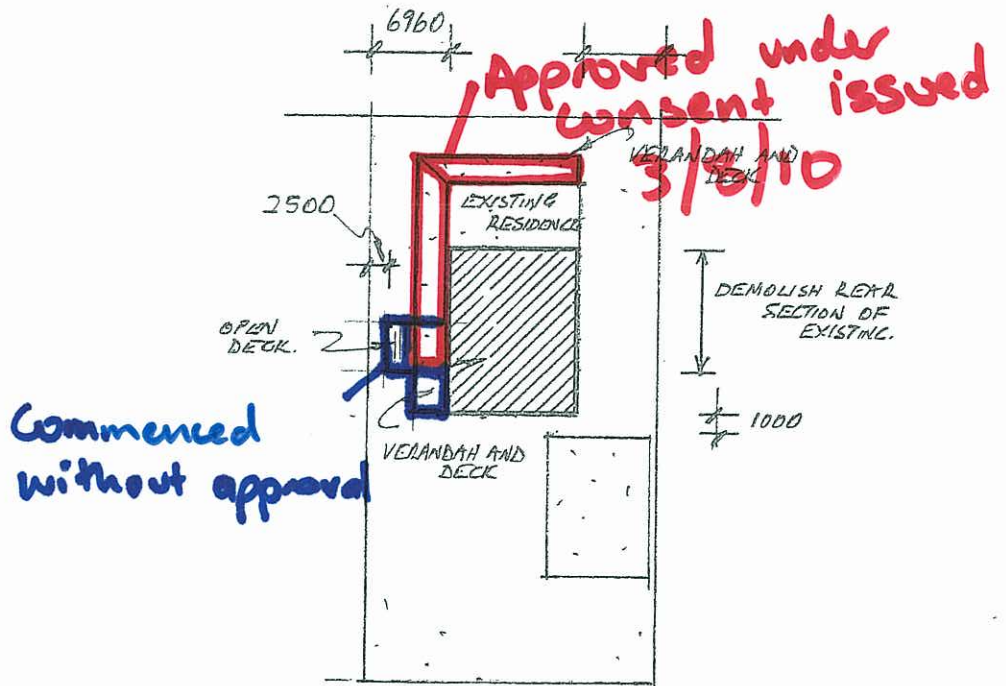

SOUTH ELEVATION 1:100

1

PROPOSED DEVELOPMENT AT 23 POOL STREET, YORK, W.A.

Approved 3/8/10

WEST ELEVATION 1:100

SOUTH ELEVATION 1:100

APPROVED
3/8/10

Decking
Commenced
without
approval

Verandah
Commenced
without approval

PROPOSED DECK

140x45 FT TILED PINE
BOLT TO APRIL 1200 PL

140x45 FT BEAM
TILED PINE

90x70 H4 TILED PINE
POSTS

140x45 FT
TRIMMERS

90x70 H4 TILED
PINE POSTS

DECK FRAME 1:100