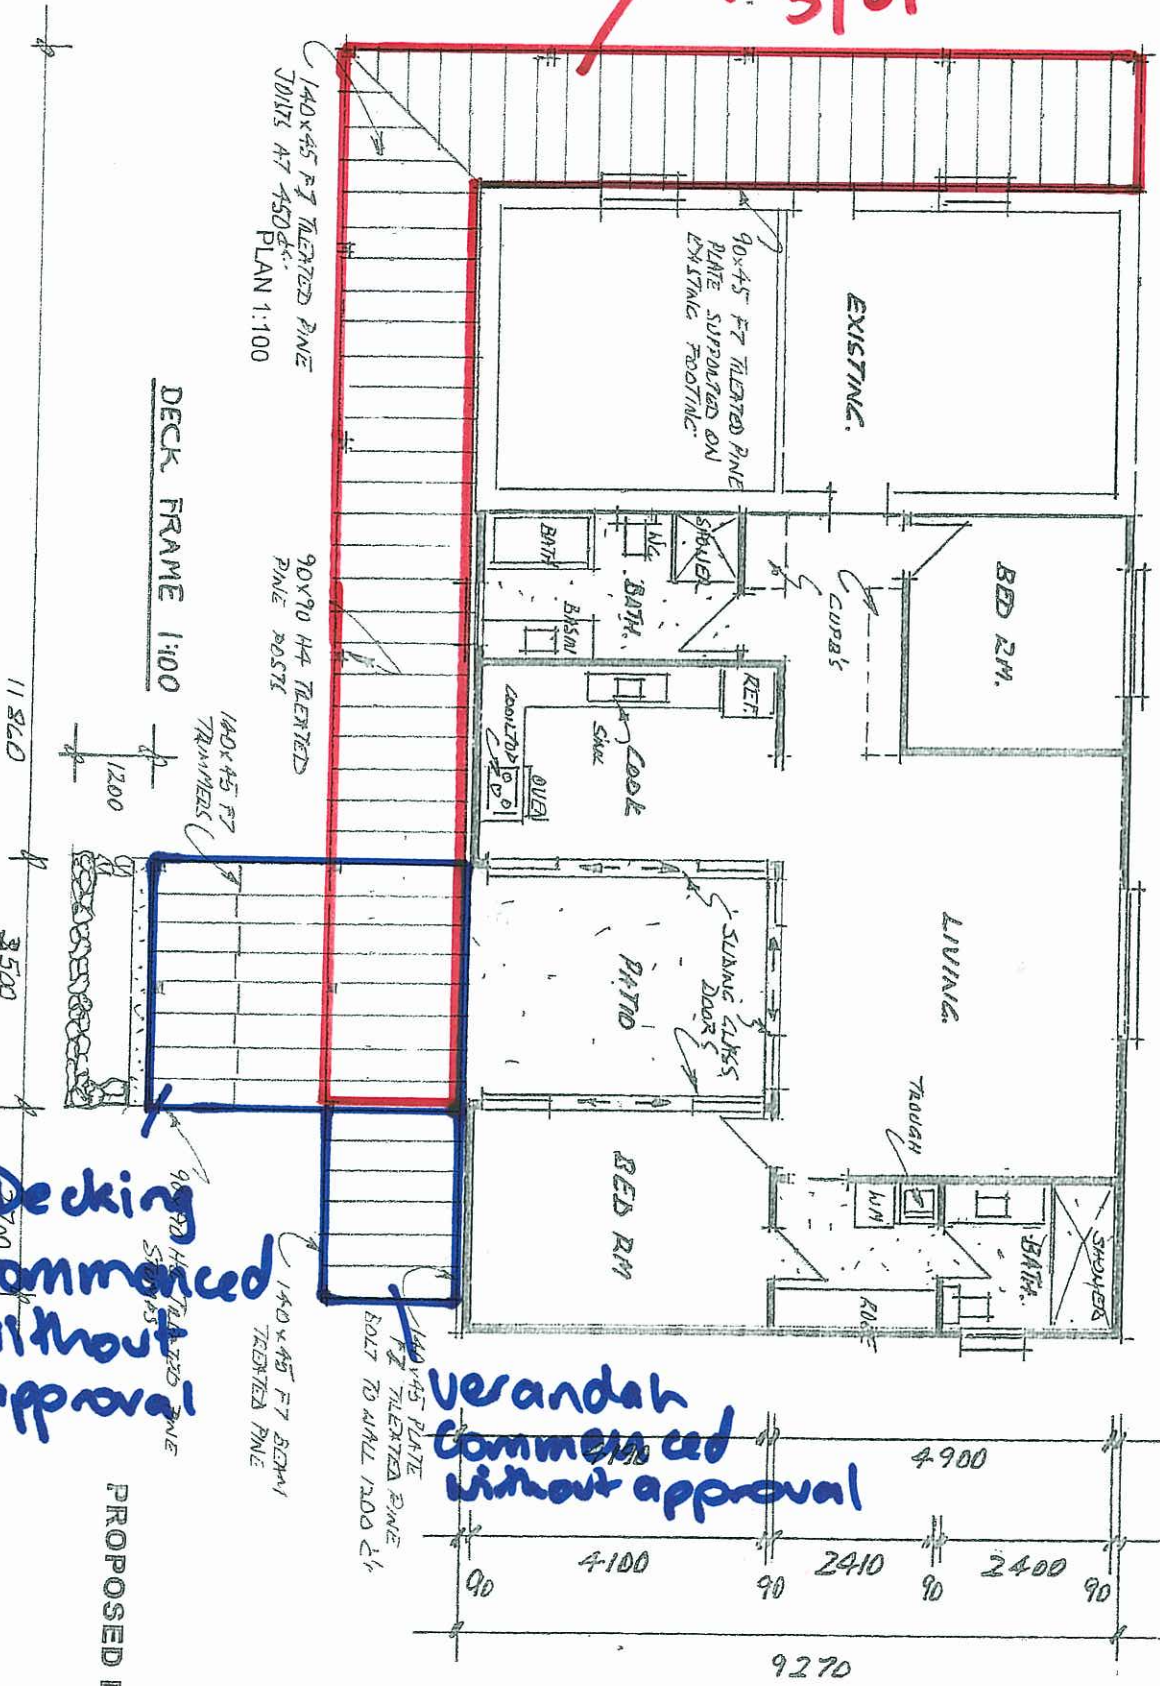

SOUTH ELEVATION 1:100

1

PROPOSED DEVELOPMENT AT 23 POOL STREET, YORK, W.A.

Approved 3/8/10

WEST ELEVATION 1:100

SOUTH ELEVATION 1:100

APPROVED
3/8/10

Decking
Commenced
without
approval

Verandah
Commenced
without approval

PROPOSED DECK

140x45 FT TILED PINE
BOLT TO APRIL 1200 PL

140x45 FT BEAM
TILED PINE

90x70 H4 TILED PINE
POSTS

140x45 FT
TRIMMERS

90x70 H4 TILED
PINE POSTS

DECK FRAME 1:100

140x45 FT TILED PINE
JOISTS AT 450 PC
PLAN 1:100

90x45 FT TILED PINE
PLATE SUPPORTED ON
EXISTING FOOTING

EXISTING.

BED RM.

LIVING.

PARTIO.

BED RM.

BATH.