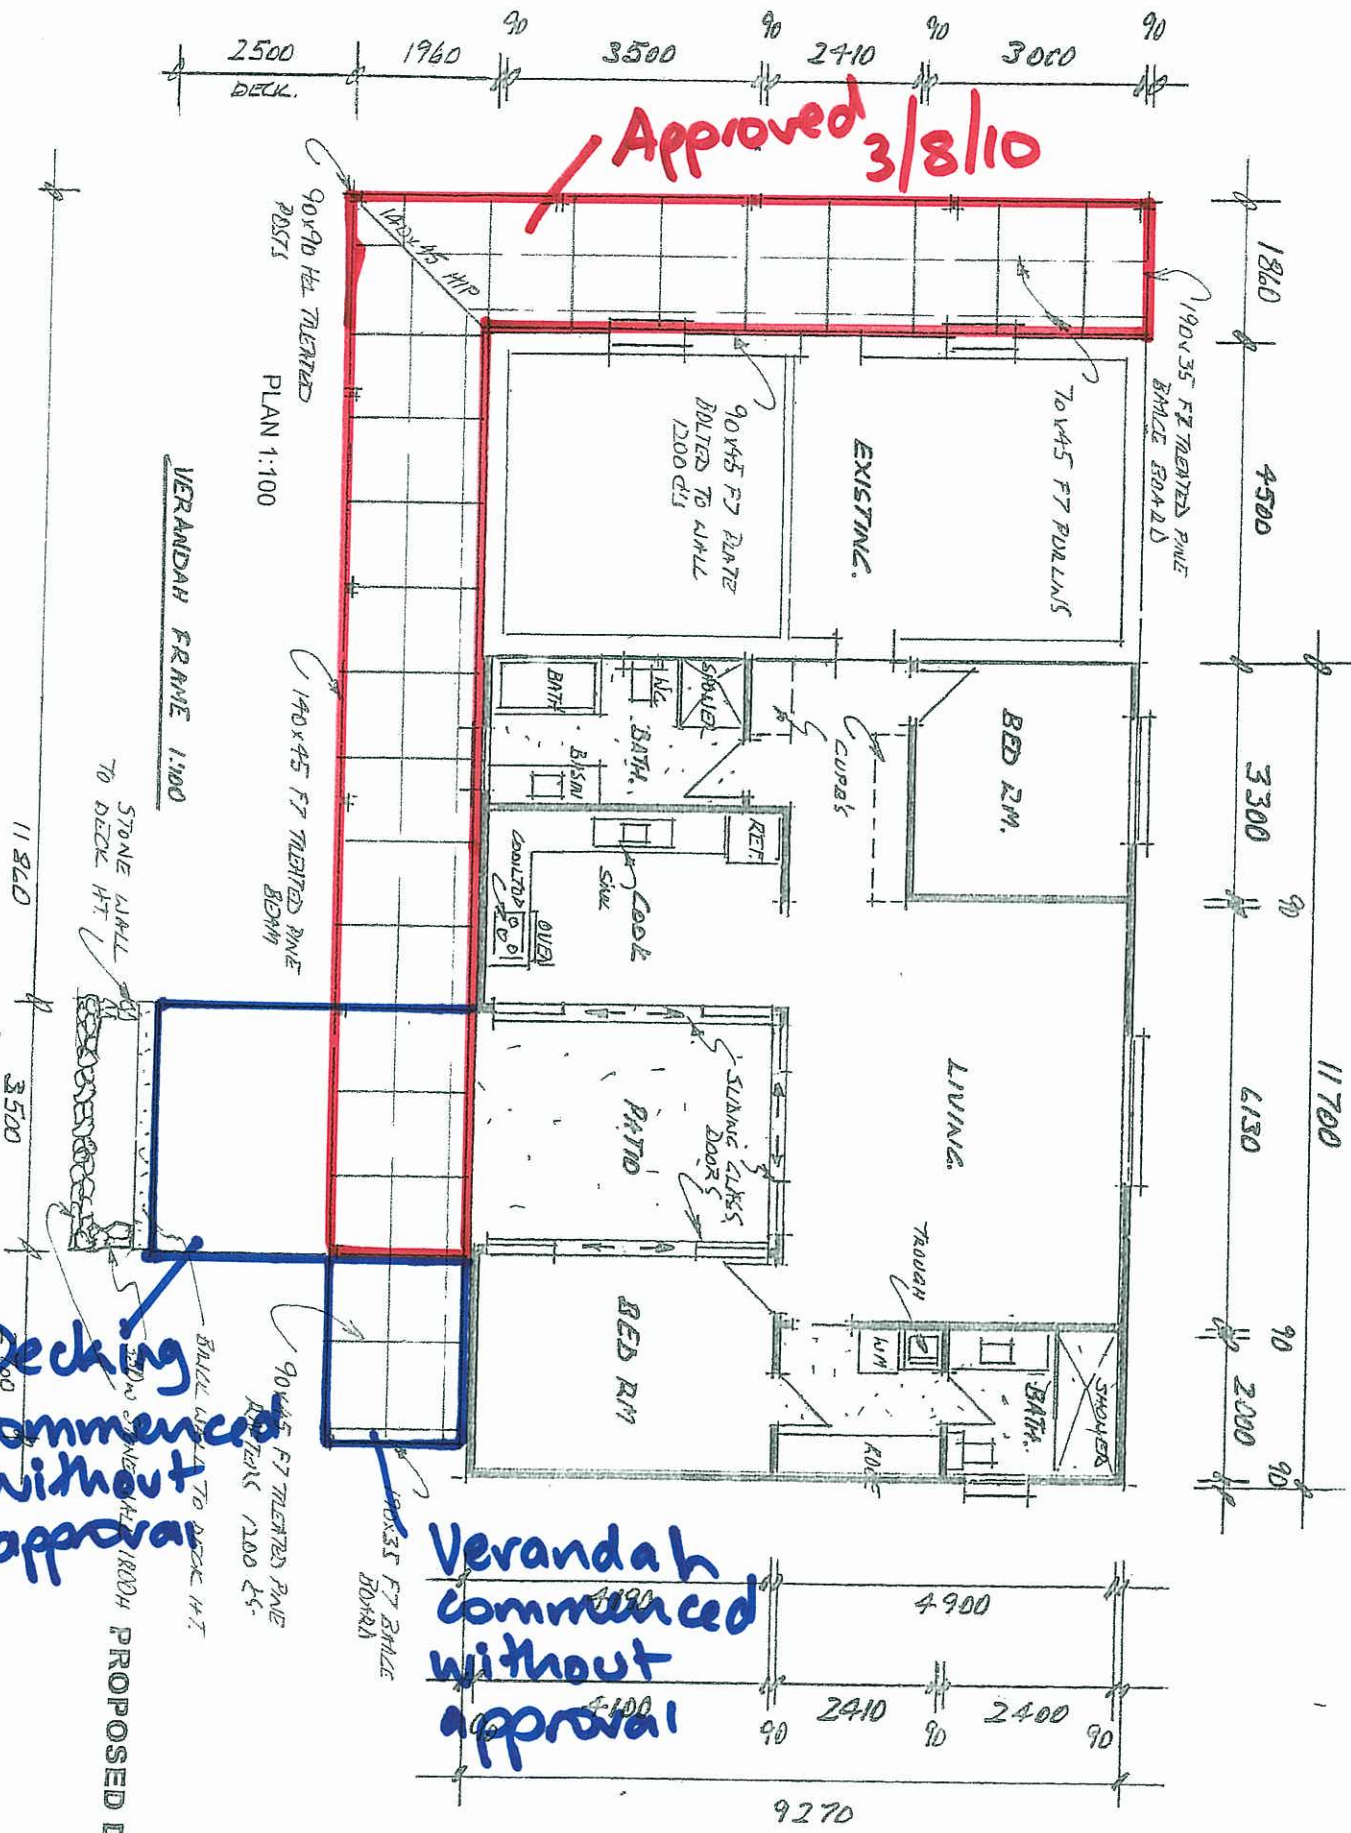

SOUTH ELEVATION 1:100

1

PROPOSED DEVELOPMENT AT 23 POOL STREET, YORK, W.A.

Approved 3/8/10

WEST ELEVATION 1:100

SOUTH ELEVATION 1:100

APPROVED
3/8/10

Decking
Commenced
without
approval

Verandah
Commenced
without approval

PROPOSED DECK

140x45 FT TILED PINE
BOLT TO APRIL 1200 PL

140x45 FT BEAM
TILED PINE

90x70 H4 TILED PINE
POSTS

140x45 FT
TRIMMERS

90x70 H4 TILED
PINE POSTS

DECK FRAME 1:100

140x45 FT TILED PINE
JOISTS AT 450 PC
PLAN 1:100

90x45 FT TILED PINE
PLATE SUPPORTED ON
EXISTING FOOTING

EXISTING.

BED RM.

LIVING.

PARTIO.

BED RM.

BATH.