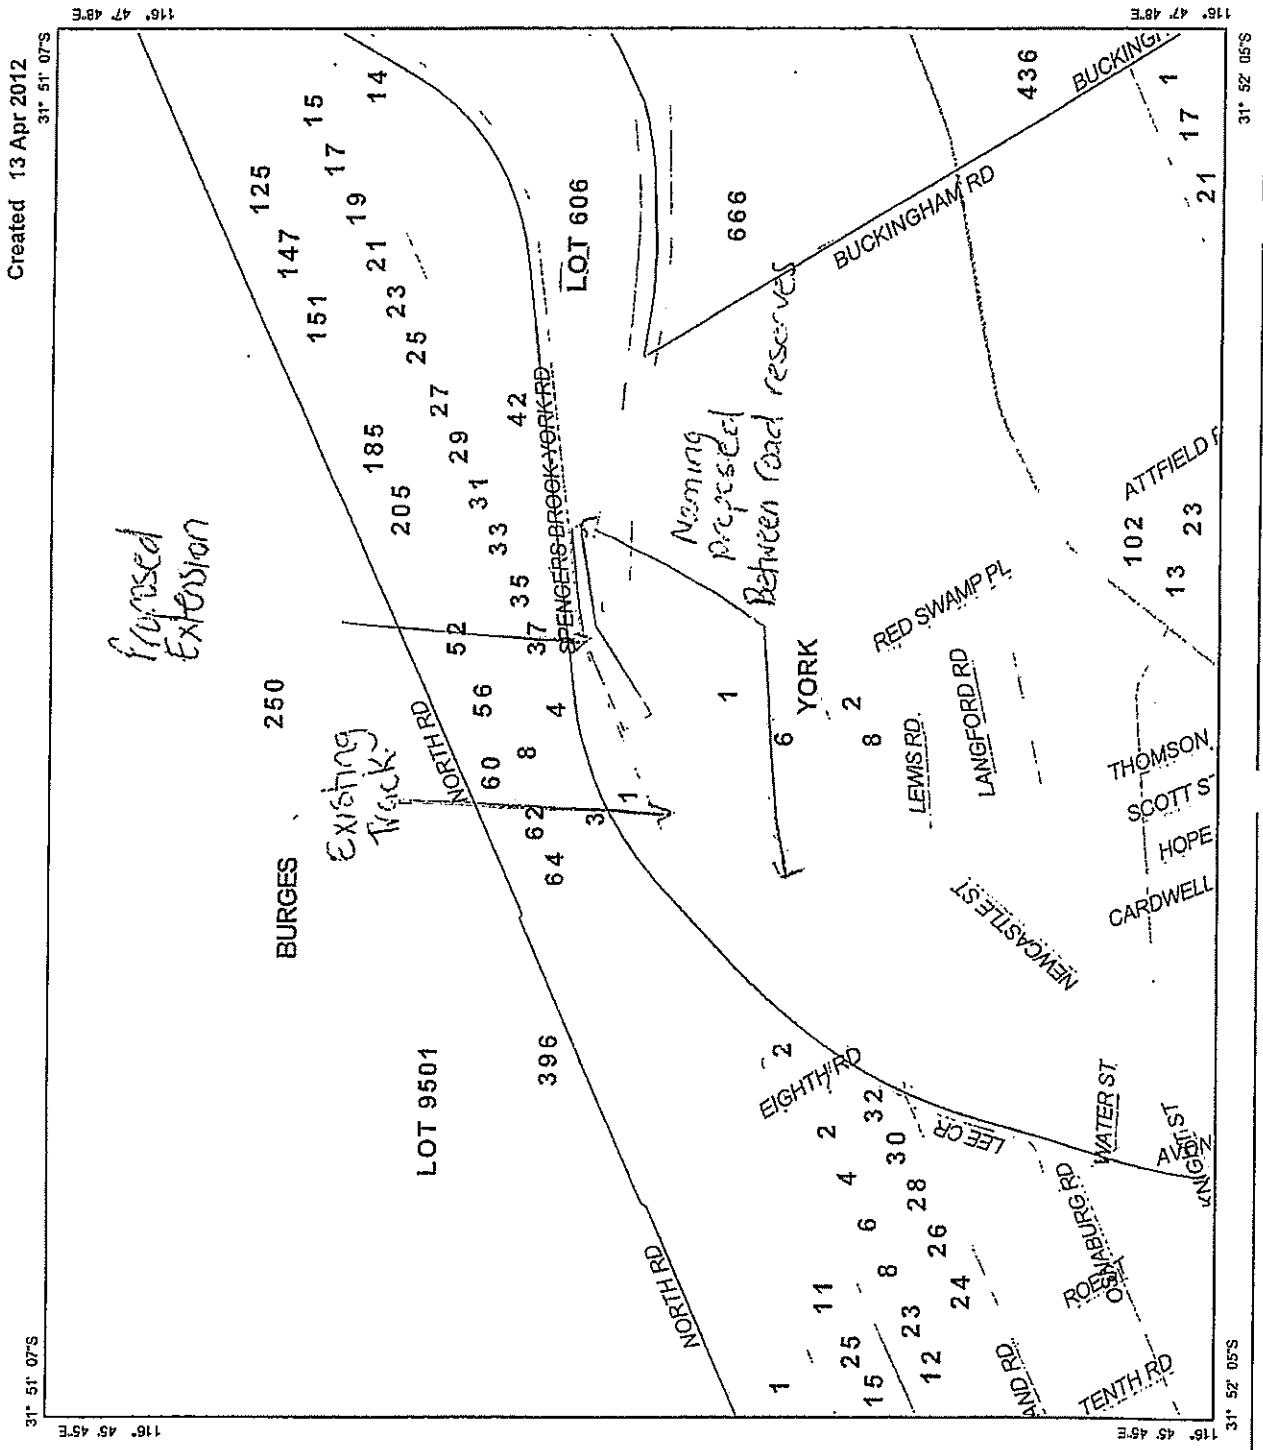

# Map Viewer

Scale: 1:20,000

### Description

Map Projection: GDA 94 (Lat/Long)

Datum: Geocentric Datum of Australia 1994

1 Midland Square  
Midland WA 6056  
(08) 9273 7341  
customerservice@landgate.wa.gov.au  
www.landgate.wa.gov.au

## Landgate

© Western Australian Land Information Authority 2007

Scale : 1:14546 (Geographical)  
 MGA : SW=478792 3E,6473467.4N Zone 50 / N  
 Lat/Long : 116°46'32.805", -31°52'27.731" / 116°48'

LG: SHIRE OF YORK  
 LOCALITY: YORK  
 PLANS: SH 50 14 & 2234 2  
 TRAVELLERS ATLAS REF: MAP 68 C2