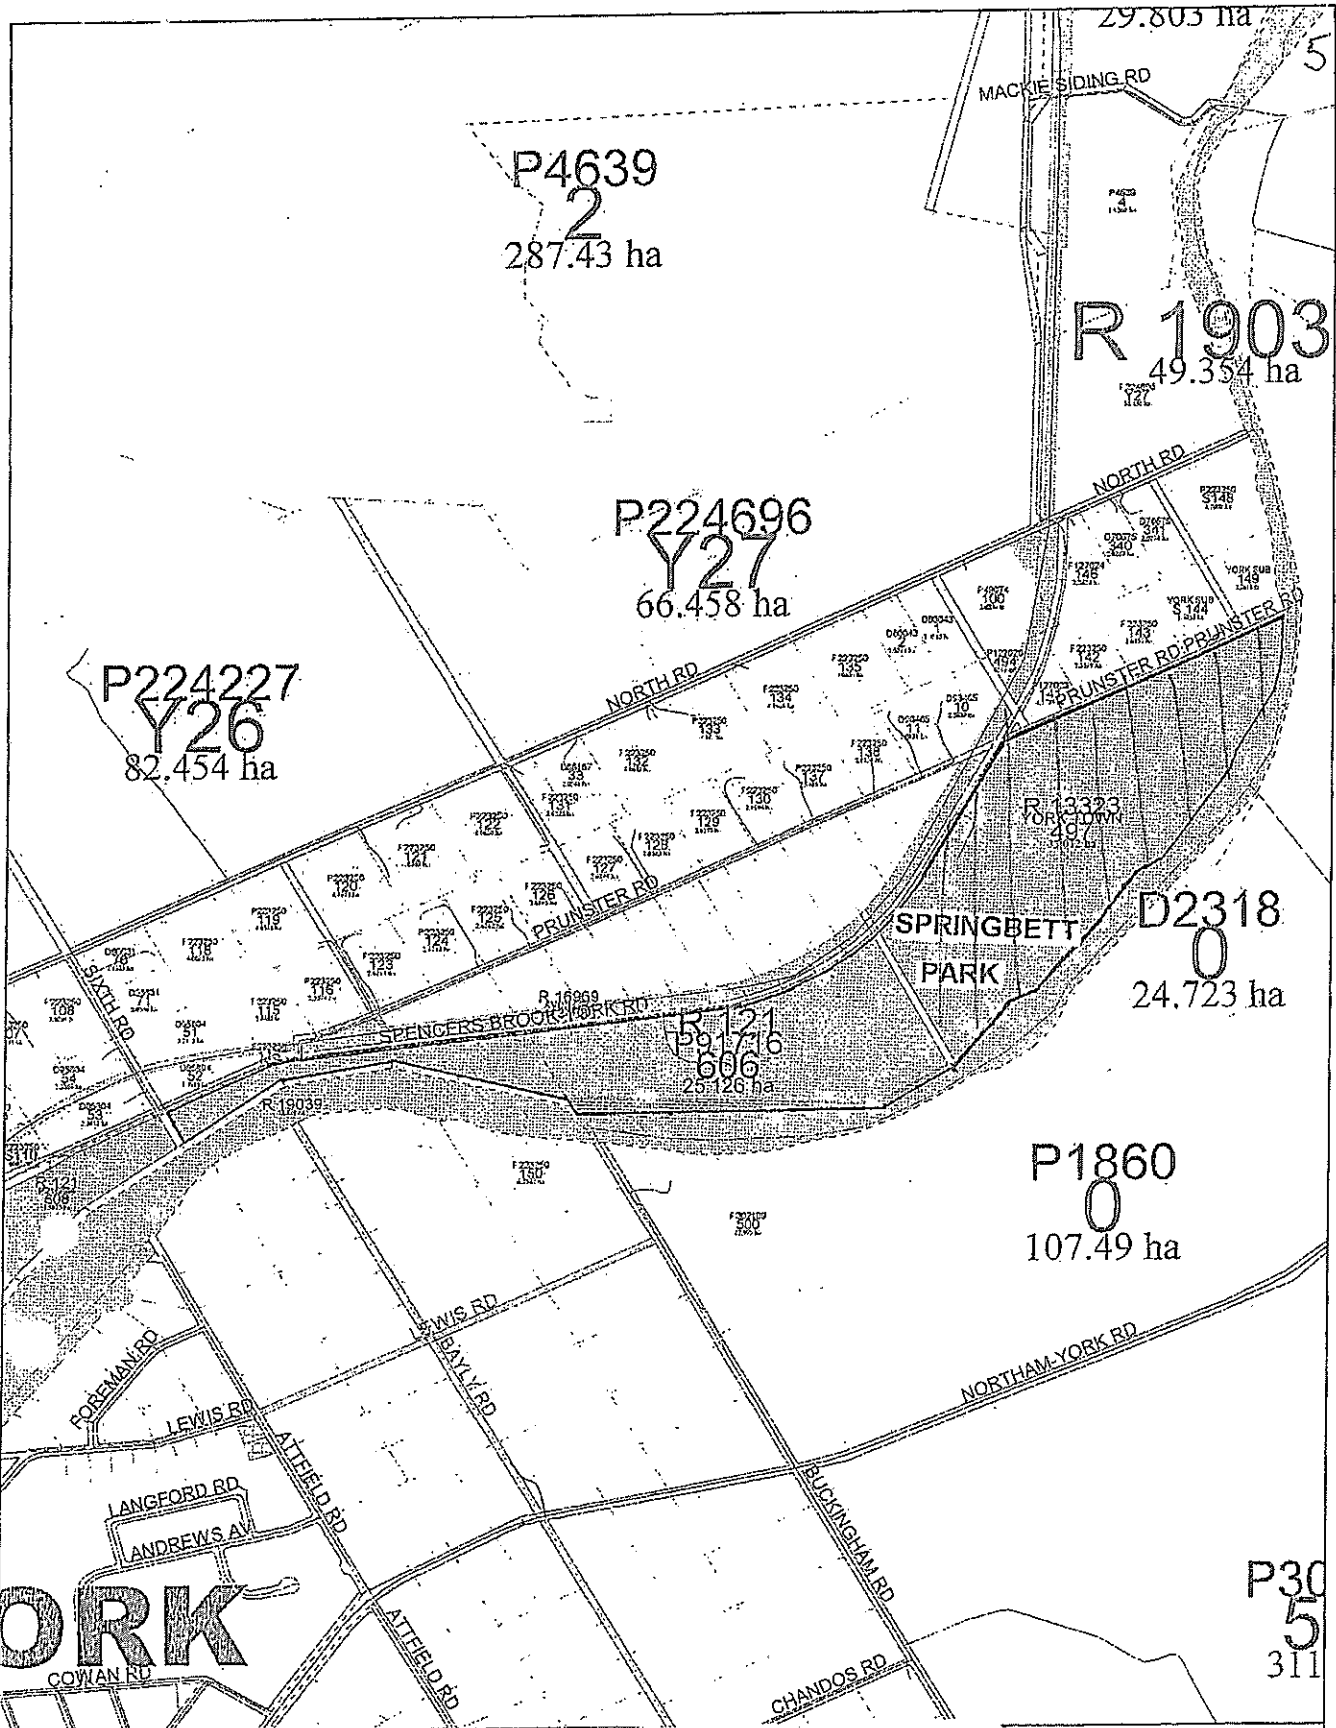

Scale : 1:14546 (Geographical)
MGA : SW=478792 3E,6473467.4N Zone 50 / N
Lat/Long : 116°46'32.805", -31°52'27.731" / 116°48'

LG: SHIRE OF YORK
LOCALITY: YORK
PLANS: SH 50 14 & 2234 2
TRAVELLERS ATLAS REF: MAP 68 C2

Printed :
© 2010

Information should be verified on without further verification from all legal requirements