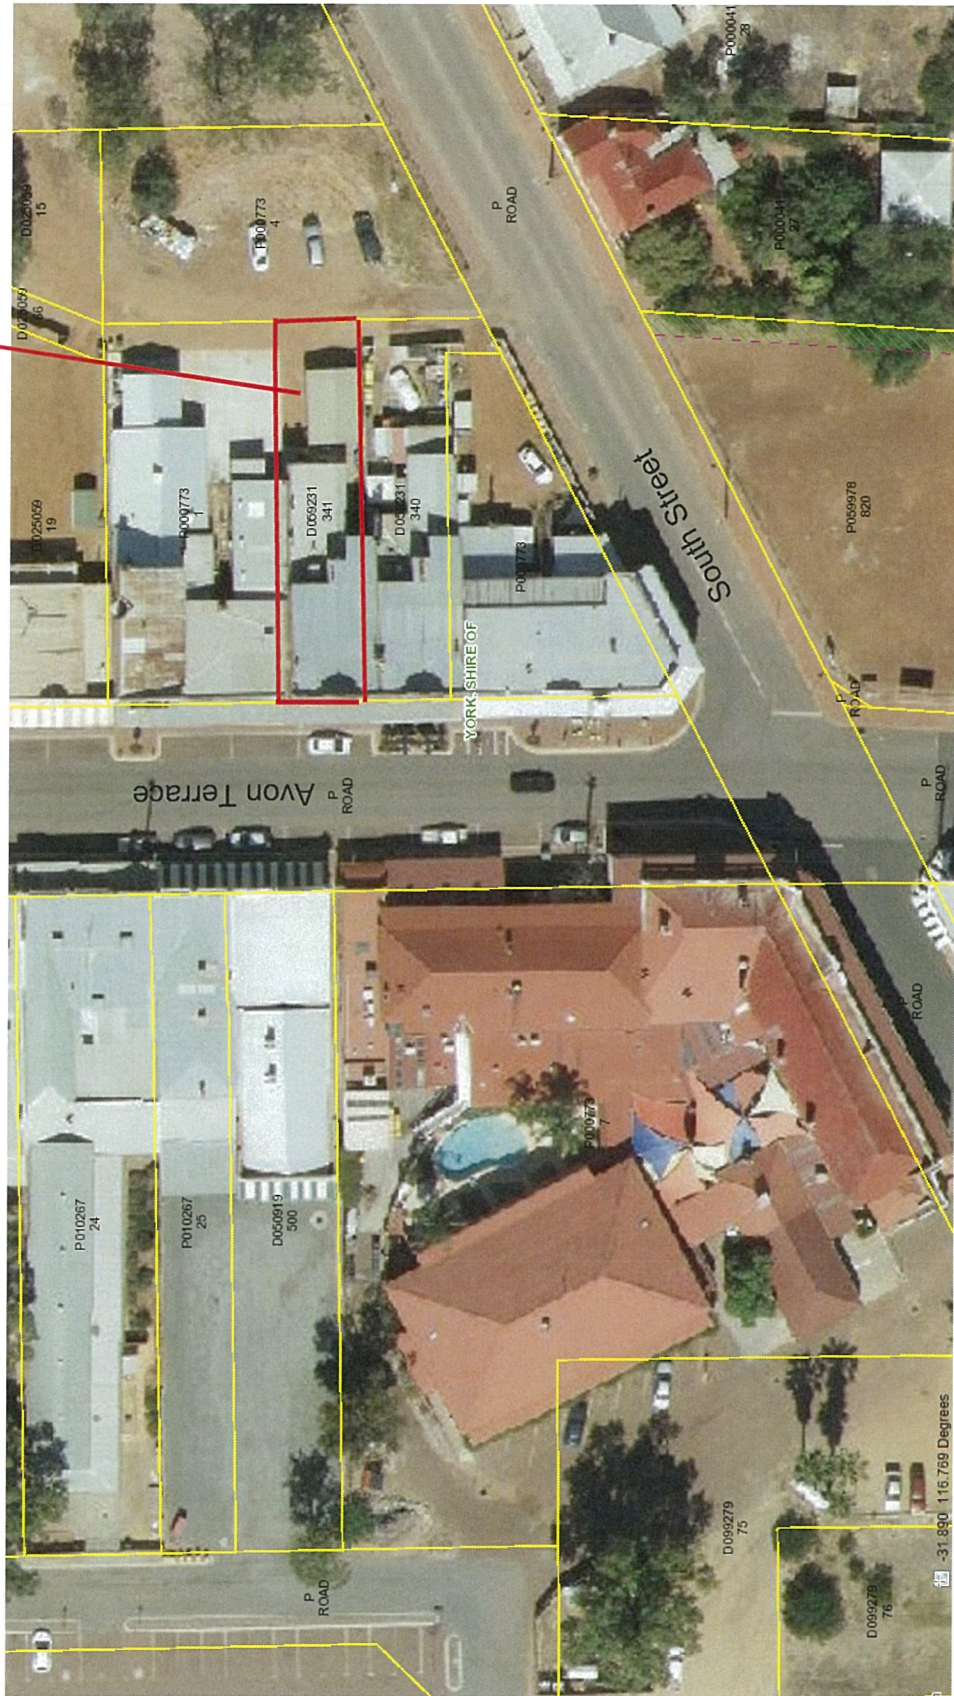

Subject Site

Painting of bricks
to cream colour

The York NEWS AGENCY

Scale image 600 mm high and 8000 long