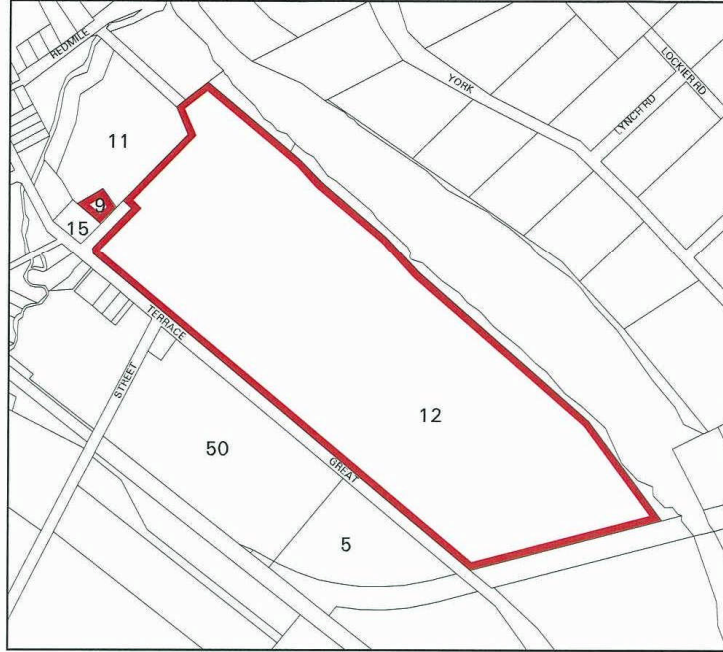

EXISTING AND PROPOSED ZONING MAPS

SCHEME AMENDMENT MAP

LEGEND

-  LPS Cadastre - Capture data
- York Z 2
-  SPECIAL USE

Government of Western Australia
Department for Planning and Infrastructure

SHIRE OF YORK
TOWN PLANNING SCHEME NO 2
AMENDMENT NO. 45

Scale 1:10000