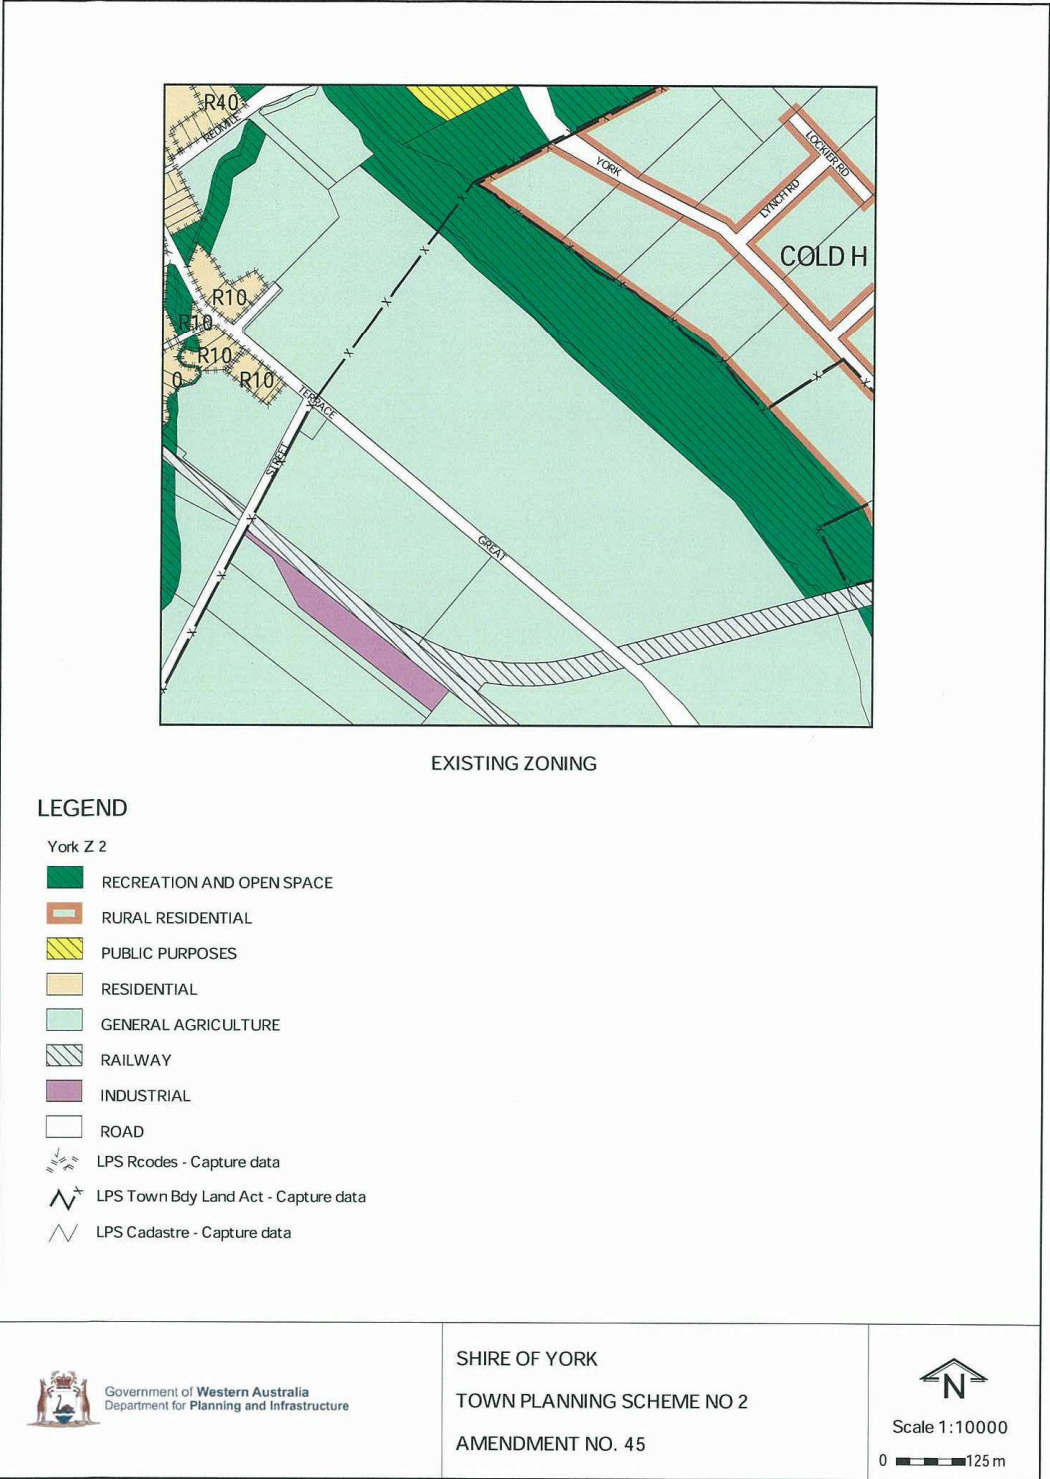

EXISTING AND PROPOSED ZONING MAPS

SCHEME AMENDMENT MAP

LEGEND

-  LPS Cadastre - Capture data
- York Z 2
-  SPECIAL USE

Government of Western Australia
Department for Planning and Infrastructure

SHIRE OF YORK
TOWN PLANNING SCHEME NO 2
AMENDMENT NO. 45

Scale 1:10000